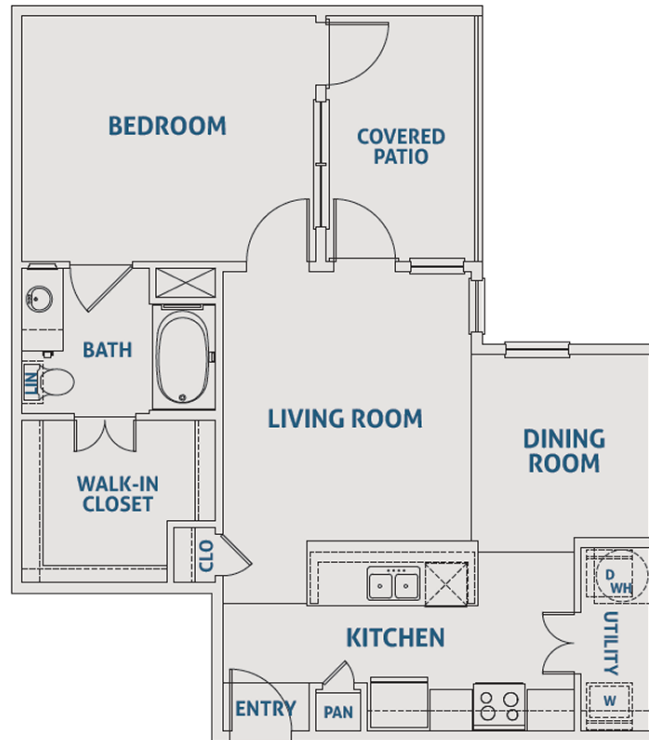

ONE BEDROOM / ONE BATH
807 Sq. Ft.*

* All Square Footage is approximate only.

Martha's Vineyard Place

3110 Cedar Plaza Lane
Dallas, TX 75235

(214) 443-3897 Phone

(469) 518-1510 Video Phone

mvpapts.net