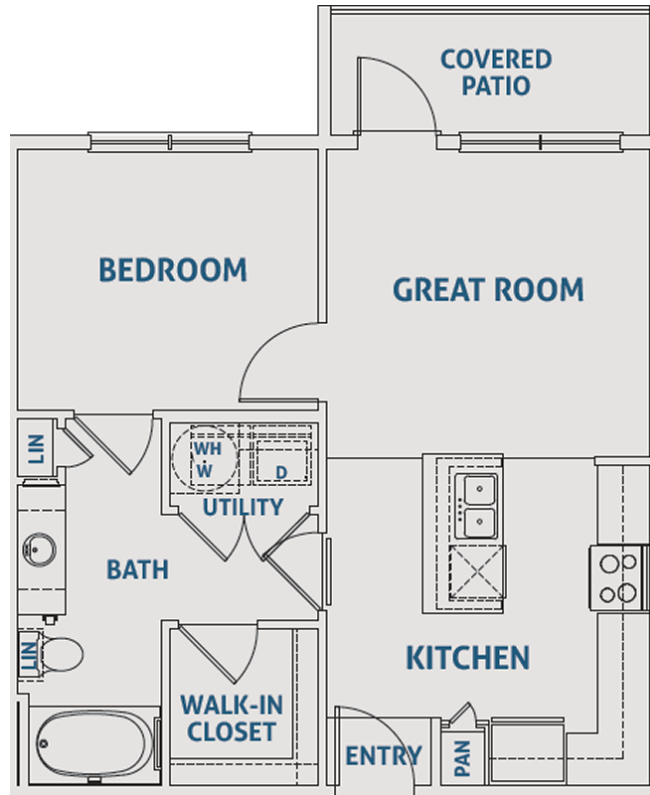

ONE BEDROOM / ONE BATH
638 Sq. Ft.*

* All Square Footage is approximate only.

Martha's Vineyard Place

3110 Cedar Plaza Lane
Dallas, TX 75235

(214) 443-3897 Phone

(469) 518-1510 Video Phone

mvpapts.net