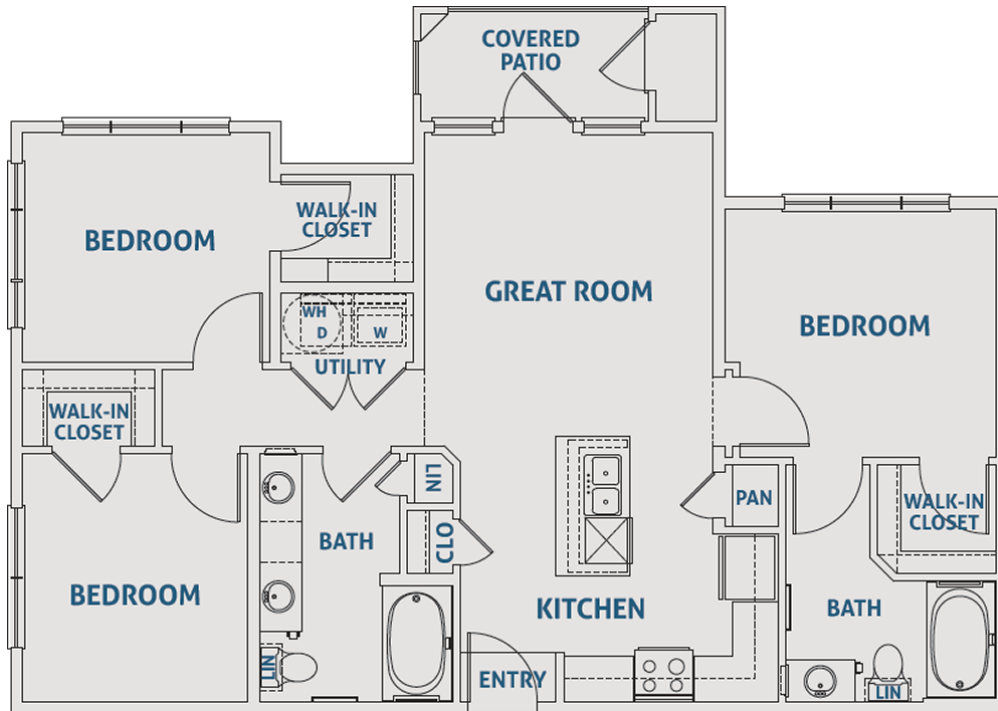

THREE BEDROOM / TWO BATH
1,070 Sq. Ft.*

* All Square Footage is approximate only.

Martha's Vineyard Place

3110 Cedar Plaza Lane
Dallas, TX 75235

(214) 443-3897 Phone

(469) 518-1510 Video Phone

mvpapts.net