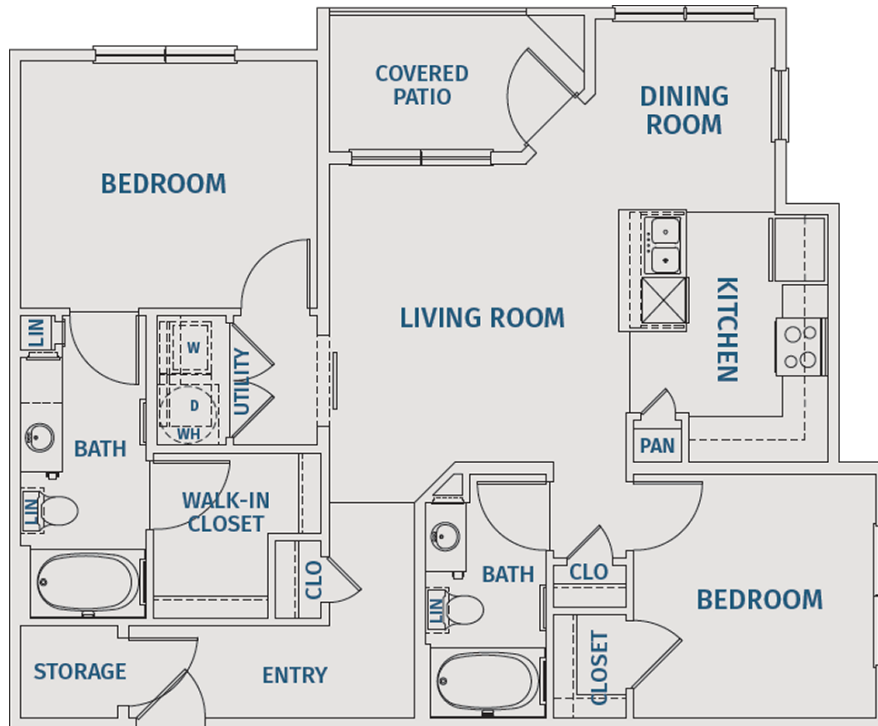

TWO BEDROOM / TWO BATH
1,056 Sq. Ft.*

* All Square Footage is approximate only.

Martha's Vineyard Place

3110 Cedar Plaza Lane
Dallas, TX 75235

(214) 443-3897 Phone

(469) 518-1510 Video Phone

mvpapts.net